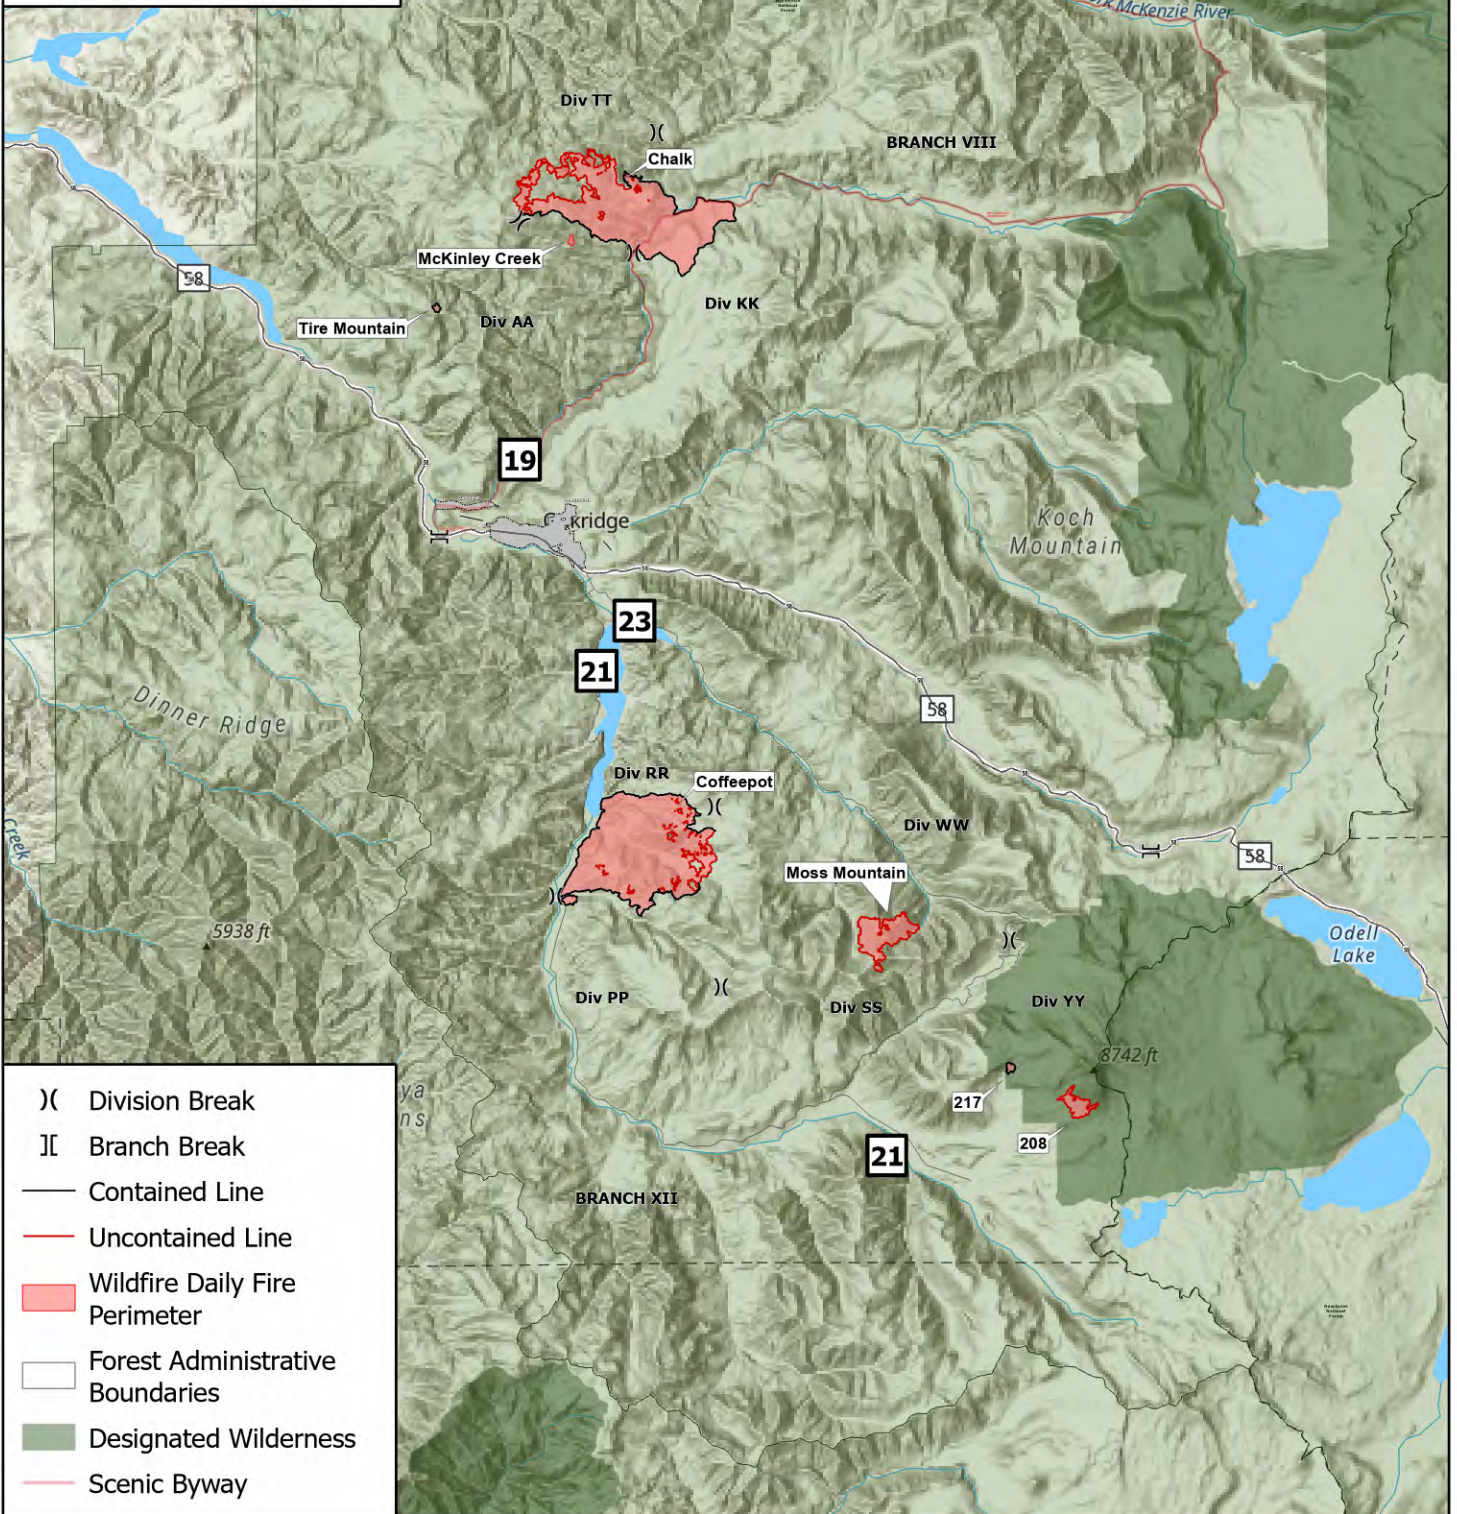

Public Information

Willamette Complex South

OR-WIF-240264

8/21/2024

0 2 4 6 8

Miles

1:350,000 | AK CIMT 3 | 8/20/2024 2014
Acres from Various Sources
North American 1983 Datum, LatLong Grid

Incident Name	Acres
208 MF	247
217 MF	38
Chalk	5676
Coffeepot	6176
McKinley Creek	24
Moss Mountain	844
Tire Mountain MF	23

- () Division Break
- || Branch Break
- Contained Line
- Uncontained Line
- Wildfire Daily Fire Perimeter
- Forest Administrative Boundaries
- Designated Wilderness
- Scenic Byway